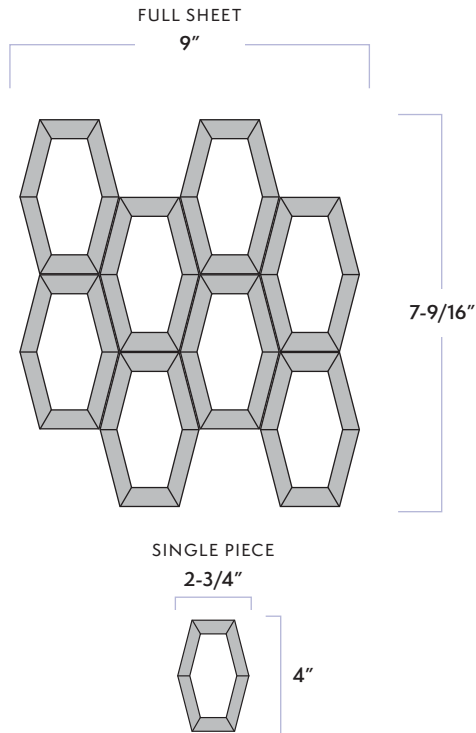

# WALKER ZANGER™

MATERIAL	Natural Stone
FINISH	Honed
THICKNESS	3/8"
SHEET SIZE	9" x 7-9/16"
COVERAGE SQFT/PIECE	0.4692 SqFt
MOUNTING	Mesh